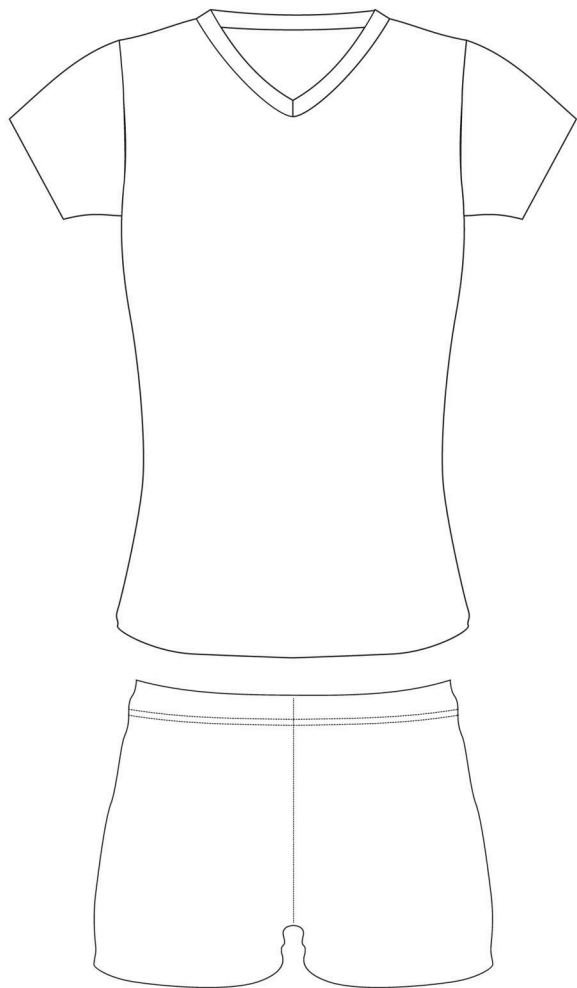

## SS JERSEY VOLLEYBALL

MEN 783001  
BOYS 783002

## SHORTS VOLLEYBALL

MEN 783051  
BOYS 783052

Base color:

This drawing serves as a preview and does not reflect a 1 :1 scale. The colors shown on this proposal are prepared and intended for printing and production. Please note that the colors you see, do not always correspond to the printed colors. We kindly ask you to check these colors with the Pantone Color Guide or the B-colors card. As the colors shown in this proposal are in pure digital form and PC screens or display devices are not calibrated, these colors can not be labeled as true colors.

## SS JERSEY VOLLEYBALL

WOMEN 783013

GIRLS 783012