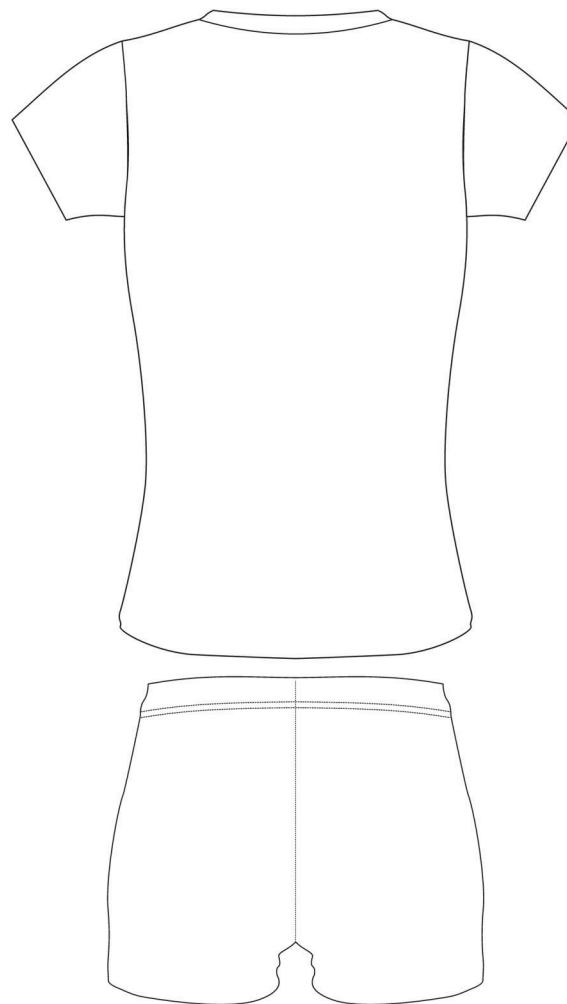

SHORTS VOLLEYBALL

WOMEN 783061

GIRLS 783062

White

Base color:

This drawing serves as a preview and does not reflect a 1 :1 scale. The colors shown on this proposal are prepared and intended for printing and production. Please note that the colors you see, do not always correspond to the printed colors. We kindly ask you to check these colors with the Pantone Color Guide or the B-colors card. As the colors shown in this proposal are in pure digital form and PC screens or display devices are not calibrated, these colors can not be labeled as true colors.