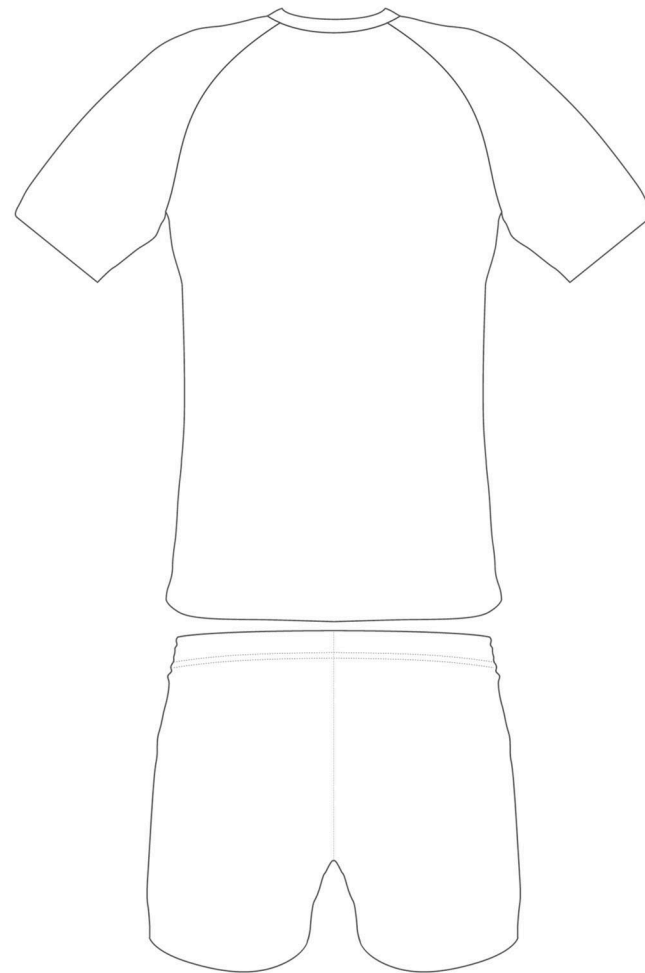

## SS JERSEY VOLLEYBALL

MEN 783001  
BOYS 783002

## SHORTS VOLLEYBALL

MEN 783051  
BOYS 783052

Base color:

This drawing serves as a preview and does not reflect a 1 :1 scale. The colors shown on this proposal are prepared and intended for printing and production. Please note that the colors you see, do not always correspond to the printed colors. We kindly ask you to check these colors with the Pantone Color Guide or the B-colors card. As the colors shown in this proposal are in pure digital form and PC screens or display devices are not calibrated, these colors can not be labeled as true colors.