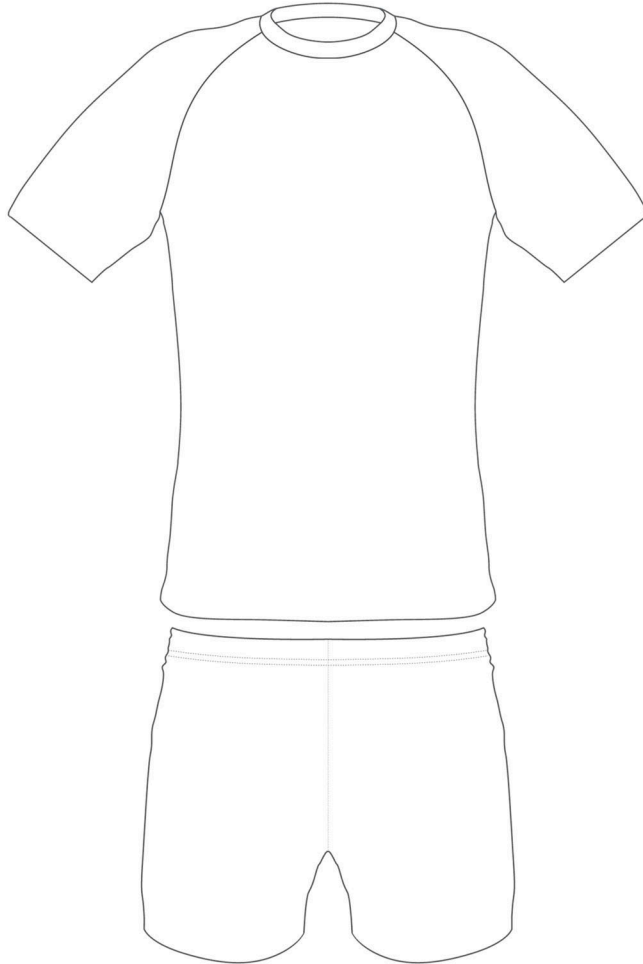

## SS JERSEY VOLLEYBALL

MEN 783001  
BOYS 783002

## SHORTS VOLLEYBALL

MEN 783051  
BOYS 783052

Base color:

This drawing serves as a preview and does not reflect a 1 :1 scale. The colors shown on this proposal are prepared and intended for printing and production. Please note that the colors you see, do not always correspond to the printed colors. We kindly ask you to check these colors with the Pantone Color Guide or the B-colors card. As the colors shown in this proposal are in pure digital form and PC screens or display devices are not calibrated, these colors can not be labeled as true colors.