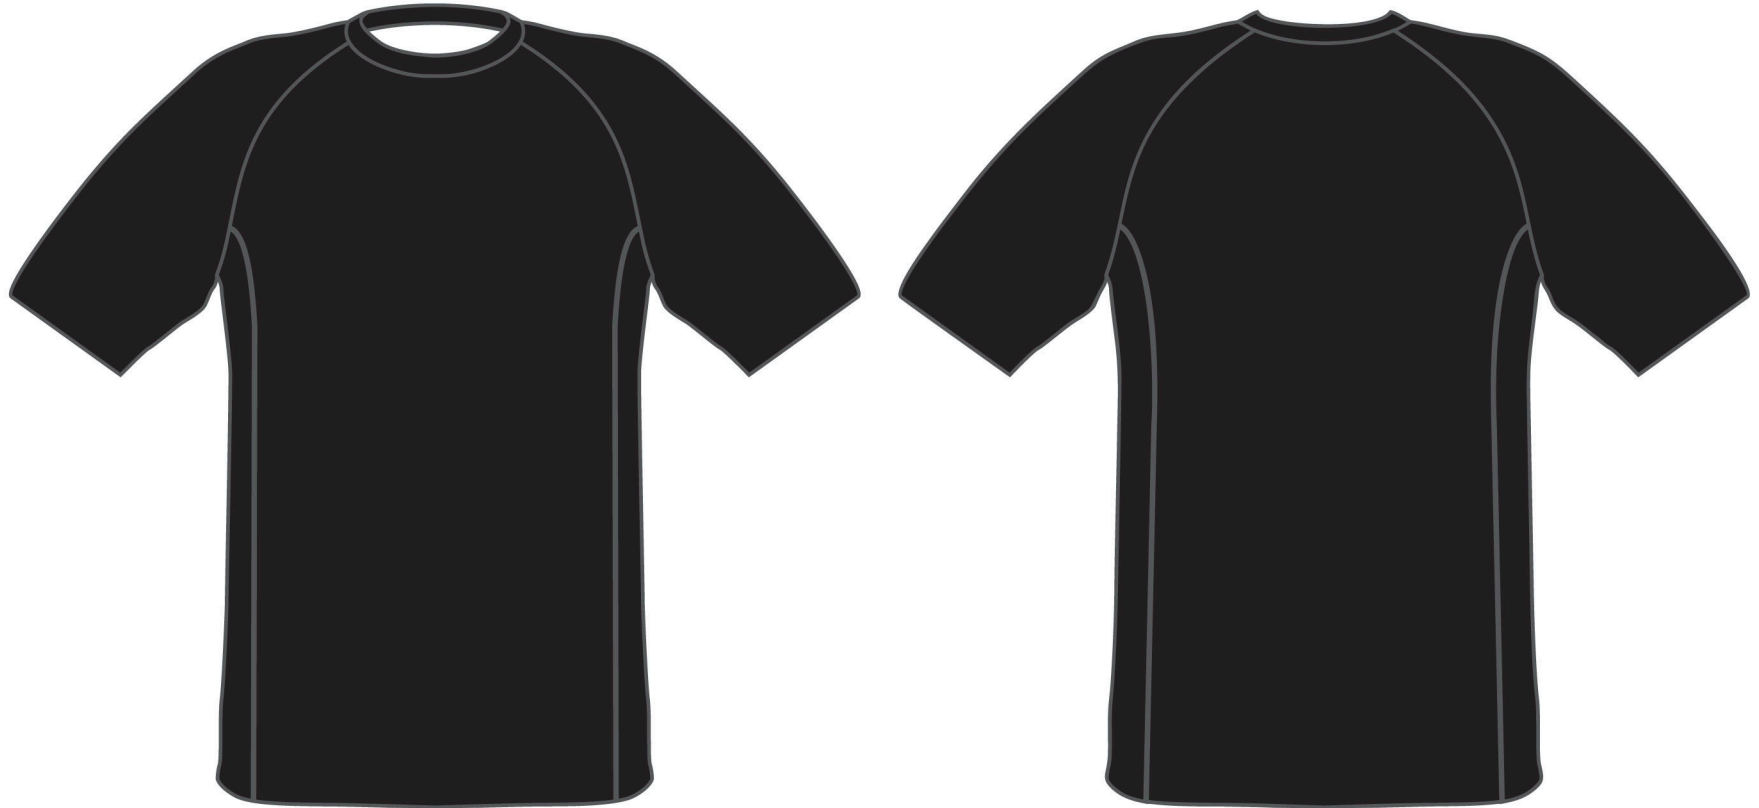

TANK TOP BASKETBALL

MEN 782001
WOMEN 782002
KIDS 782021

SHORTS BASKETBALL

MEN 782011
WOMEN 782012
KIDS 782031

Base color: White

This drawing serves as a preview and does not reflect a 1 :1 scale. The colors shown on this proposal are prepared and intended for printing and production. Please note that the colors you see, do not always correspond to the printed colors. We kindly ask you to check these colors with the Pantone Color Guide or the B-colors card. As the colors shown in this proposal are in pure digital form and PC screens or display devices are not calibrated, these colors can not be labeled as true colors.

SS JERSEY BASKETBALL SHOOTER

MEN 782003
WOMEN 782004
KIDS 782022

Base color: 

This drawing serves as a preview and does not reflect a 1 :1 scale. The colors shown on this proposal are prepared and intended for printing and production. Please note that the colors you see, do not always correspond to the printed colors. We kindly ask you to check these colors with the Pantone Color Guide or the B-colors card. As the colors shown in this proposal are in pure digital form and PC screens or display devices are not calibrated, these colors can not be labeled as true colors.